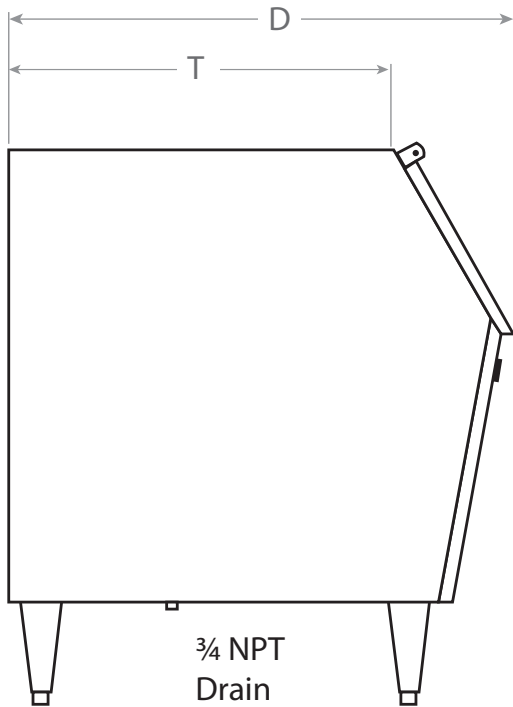

Small to medium capacity ice storage bins for use with all major commercial icemakers. Widths from 30.25" to 48" (768 to 1220 mm) and storage capacities from approximately 104 to 431 kg (230 to 950 lbs). All models standard with stainless steel exterior. All bins include stainless tops custom-cut to accommodate virtually any ice machine.

Accessories

- 6" (153 mm) legs

* The 650 & 950 both have adapters attached for the Maxx Ice heads to fit on top.

Project Name:	
Location:	
Item:	Qty:
Model:	

Model BIN230 / BIN400 / BIN650 / BIN950

ICE STORAGE BINS

MODEL NUMBER	STYLE	CUBIC CAPACITY	MAX BIN CAPACITY	WIDTH (W)	DEPTH (D)	TOP DEPTH (T)	HEIGHT W/LEGS (H)	SHIPPING WEIGHT
BIN-230	Flat Front	6.5 cu. ft	230 lbs	30.25"	34"	26.5"	23"	112 lbs
		0.18 cu. m	104 kg	768 mm	864 mm	673 mm	584 mm	51 kg
BIN-400	Sloped Front	12.33 cu. ft	400 lbs	30.25"	34"	26.5"	37"	148 lbs
		0.35 cu. m	181 kg	768 mm	864 mm	673 mm	940 mm	67 kg
BIN-650	Sloped Front	21.5 cu. ft	660 lbs	42"	34.75"	26.5"	42"	160 lbs
		0.61 cu. m	299 kg	1067 mm	883 mm	673 mm	1067 mm	73 kg
BIN-950	Sloped Front	30.1 cu. ft	950 lbs	48"	31.5"	27.25"	50.75"	210 lbs
		0.85 cu. m	431 kg	1220 mm	801 mm	693 mm	1289 mm	95 kg