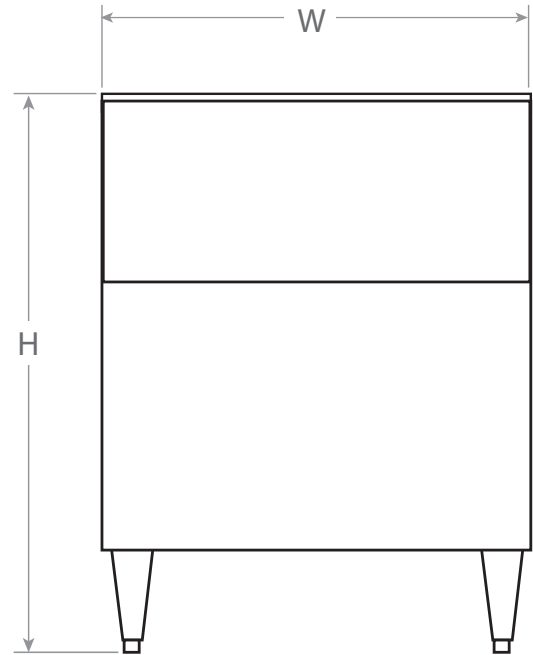

Project Name:	
Location:	
Item:	Qty:
Model:	

Model BIN230 / BIN400 / BIN650 / BIN950 **ICE STORAGE BINS**

MODEL NUMBER	STORAGE CAPACITY	WIDTH (W)
BIN-230	230 lbs	30.25"
	104 kg	768 mm
BIN-400	400 lbs	30.25"
	181 kg	768 mm
BIN-650	660 lbs	42"
	299 kg	1067 mm
BIN-950	950 lbs	48"
	431 kg	1220 mm

Small to medium capacity ice storage bins for use with all major commercial icemakers. Widths from 30.25" to 48" (768 to 1220 mm) and storage capacities from approximately 104 to 431 kg (230 to 950 lbs). All models standard with stainless steel exterior. All bins include stainless tops custom-cut to accommodate virtually any ice machine.

Accessories

- 6" (153 mm) legs

* The 650 & 950 both have adapters attached for the Maxx Ice heads to fit on top.

Project Name:	
Location:	
Item:	Qty:
Model:	

Model BIN230 / BIN400 / BIN650 / BIN950

ICE STORAGE BINS

MODEL NUMBER	STYLE	CUBIC CAPACITY	MAX BIN CAPACITY	WIDTH (W)	DEPTH (D)	TOP DEPTH (T)	HEIGHT W/LEGS (H)	SHIPPING WEIGHT
BIN-230	Flat Front	6.5 cu. ft	230 lbs	30.25"	34"	26.5"	23"	112 lbs
		0.18 cu. m	104 kg	768 mm	864 mm	673 mm	584 mm	51 kg
BIN-400	Sloped Front	12.33 cu. ft	400 lbs	30.25"	34"	26.5"	37"	148 lbs
		0.35 cu. m	181 kg	768 mm	864 mm	673 mm	940 mm	67 kg
BIN-650	Sloped Front	21.5 cu. ft	660 lbs	42"	34.75"	26.5"	42"	160 lbs
		0.61 cu. m	299 kg	1067 mm	883 mm	673 mm	1067 mm	73 kg
BIN-950	Sloped Front	30.1 cu. ft	950 lbs	48"	31.5"	27.25"	50.75"	210 lbs
		0.85 cu. m	431 kg	1220 mm	801 mm	693 mm	1289 mm	95 kg